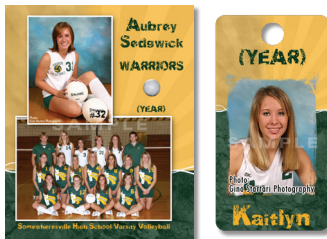

Custom Theme for:

Main Graphics: 9 - Texture Opacity: 100%  
 Main Color: Hunter Green Opacity: 75%  
 Other Graphics: 50 - Texture Opacity: 100%  
 Other Color: Amber Opacity: 75%  
 Accent Graphics: 7 - Texture Opacity: 50%  
 Accent Color: Amber Opacity: 25%

Fonts: Soul Mission  
 Main Text Colors: Hunter Green  
 Other Text Colors: Amber  
 Accent Text Colors: Black  
 Icons: (add your own graphic)  
 Add Studio Info: —

Image Strokes & Edges: 6 - Scratch  
 Additional Borders: F - Ripple Color: White  
 Decorative Text: None Color: —  
 Decorative Graphics: None Color: —  
 Calendar Color: —

### Notes

Memory Mates: Use White Stroke instead of 6 - Scratch

Change text colors as needed, but keep to Amber, Hunter Green, or White

photos by Gino Startari Photography

Shown on the 8x10 Vertical Memory Mate and the Keytag. Change as needed for other products.